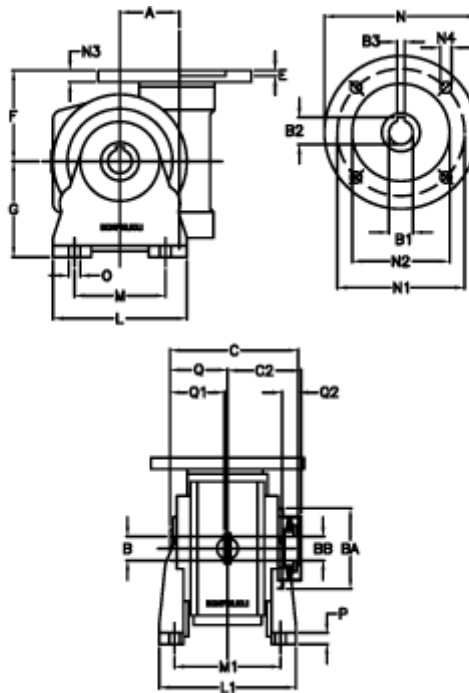

# Data Sheet

Article number: 390204401432836

Description: Worm Gear with Torque Limiter  
VF 44-L2-V-14-P71B14

## Measures

a	= 44.60	C2	= 48	M1	= 81.0	Q	= 32.0
B	= 18	Description	= VF 44V-xx-71B14	N	= 105	Q1	= 32
B1 E7	= 14	E	= 2.0	N1	= 85	Q2	= 12
B2	= 16.3	F	= 65	N2	= 70		
B3 H9	= 5	g	= 72	N3	= 10.0		
BA	= 40	L	= 90	N4	= 7		
BB H7	= 11	L1	= 98.0	O	= 8.5		
C	= 79	m	= 52	P	= 10		